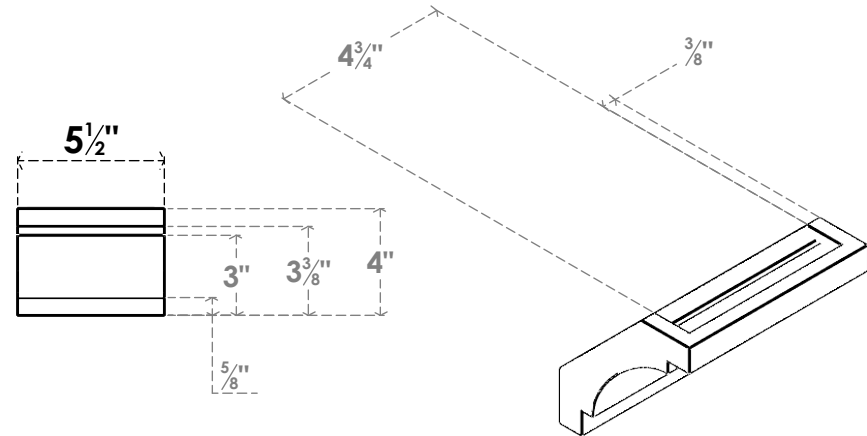

ITEM NUMBER: BRCPC055X04000X04000MRC

5 1/2"W X 4"D X 4"H MERCED ARCHITECTURAL GRADE PVC CLOSED KNEE BRACE

SIDE PROFILE

FRONT PROFILE

ISOMETRIC

EKENA MILLWORK
2300 WEST MAIN ST.
CLARKSVILLE, TX 75426
TOLL FREE: 866-607-0453
WWW.EKENAMILLWORK.COM