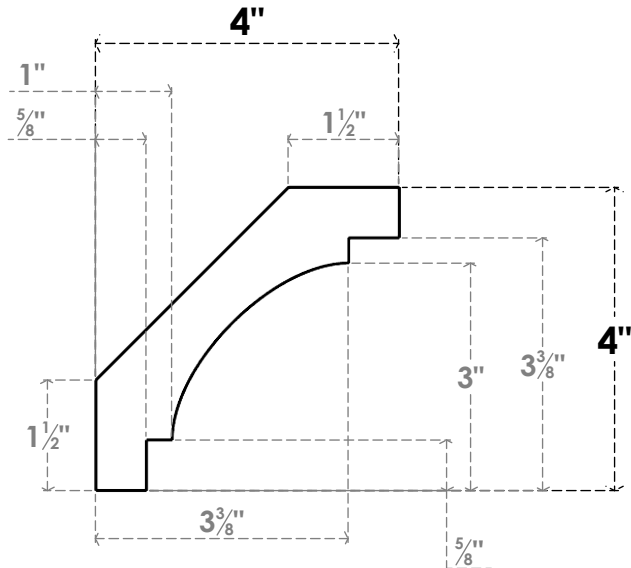

ITEM NUMBER: BRCPC055X04000X04000MRC

5 1/2"W X 4"D X 4"H MERCED ARCHITECTURAL GRADE PVC CLOSED KNEE BRACE

SIDE PROFILE

FRONT PROFILE

ISOMETRIC

EKENA MILLWORK
2300 WEST MAIN ST.
CLARKSVILLE, TX 75426
TOLL FREE: 866-607-0453
WWW.EKENAMILLWORK.COM